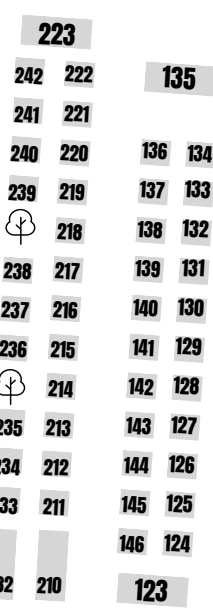

OHIO RIVER

RIVER OVERLOOK

SCENIC OHIO RIVER LOOP PATH

154 155 156 157 158 159 160 161 162 163 164 165 166

MUSIC STAGE

BIG FOUR BRIDGE AT WATERFRONT PARK

RED LOT - LOAD IN & ARTIST PARKING

PROMENADE

CONCESSIONS

PETTING ZOO & CHILDREN'S ACTIVITIES

EAST RIVER ROAD ENTRANCE

E WITHERSPOON ST

< RIVER ROAD >