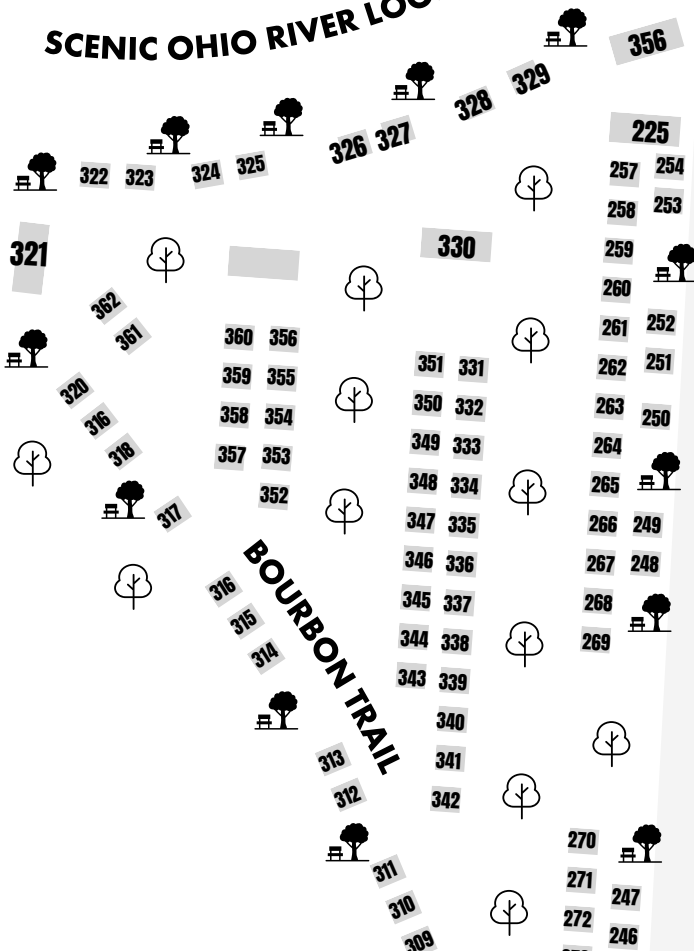

OHIO RIVER

RIVER OVERLOOK

SCENIC OHIO RIVER LOOP PATH

154 155 156 157 158 159 160 161 162 163 164 165 166

MUSIC STAGE

BIG FOUR BRIDGE AT WATERFRONT PARK

RED LOT - LOAD IN & ARTIST PARKING

PROMENADE

CONCESSIONS

PETTING ZOO & CHILDREN'S ACTIVITIES

EAST RIVER ROAD ENTRANCE

E WITHERSPOON ST

< RIVER ROAD >