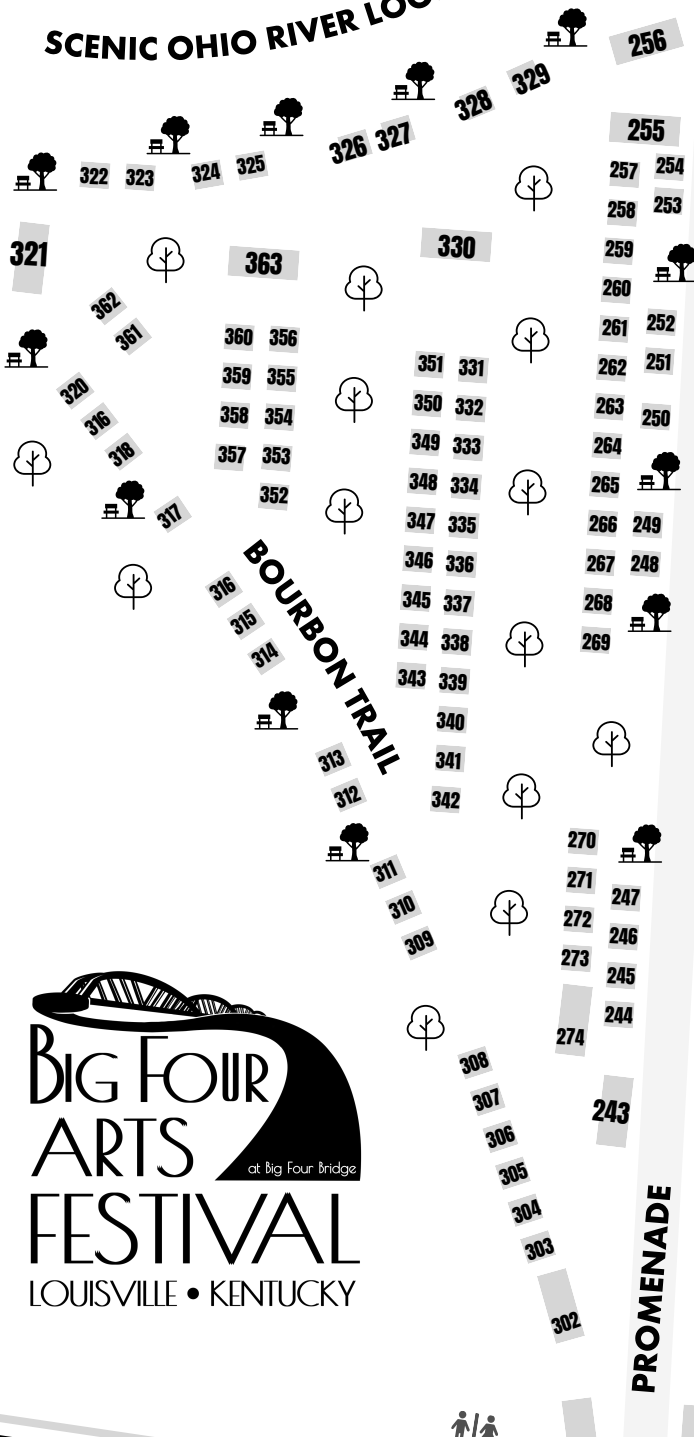

OHIO RIVER

RIVER OVERLOOK

SCENIC OHIO RIVER LOOP PATH

154 155 156 157 158 159 160 161 162 163 164 165 166

MUSIC STAGE

BIG FOUR BRIDGE AT WATERFRONT PARK

CONCESSIONS

RED LOT - LOAD IN & ARTIST PARKING

BIG FOUR ARTS FESTIVAL
 at Big Four Bridge
 LOUISVILLE • KENTUCKY

PROMENADE

PETTING ZOO & CHILDREN'S ACTIVITIES

EAST RIVER ROAD ENTRANCE

E WITHERSPOON ST

< RIVER ROAD >