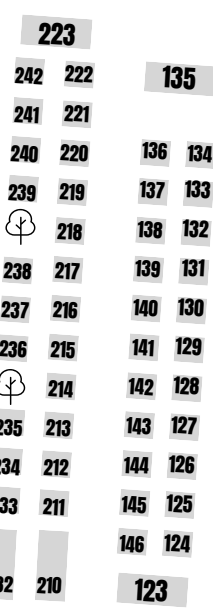

OHIO RIVER

RIVER OVERLOOK

SCENIC OHIO RIVER LOOP PATH

154 155 156 157 158 159 160 161 162 163 164 165 166

MUSIC STAGE

BIG FOUR BRIDGE AT WATERFRONT PARK

CONCESSIONS

RED LOT - LOAD IN & ARTIST PARKING

BIG FOUR ARTS FESTIVAL
 at Big Four Bridge
 LOUISVILLE • KENTUCKY

PROMENADE

PETTING ZOO & CHILDREN'S ACTIVITIES

EAST RIVER ROAD ENTRANCE

E WITHERSPOON ST

< RIVER ROAD >